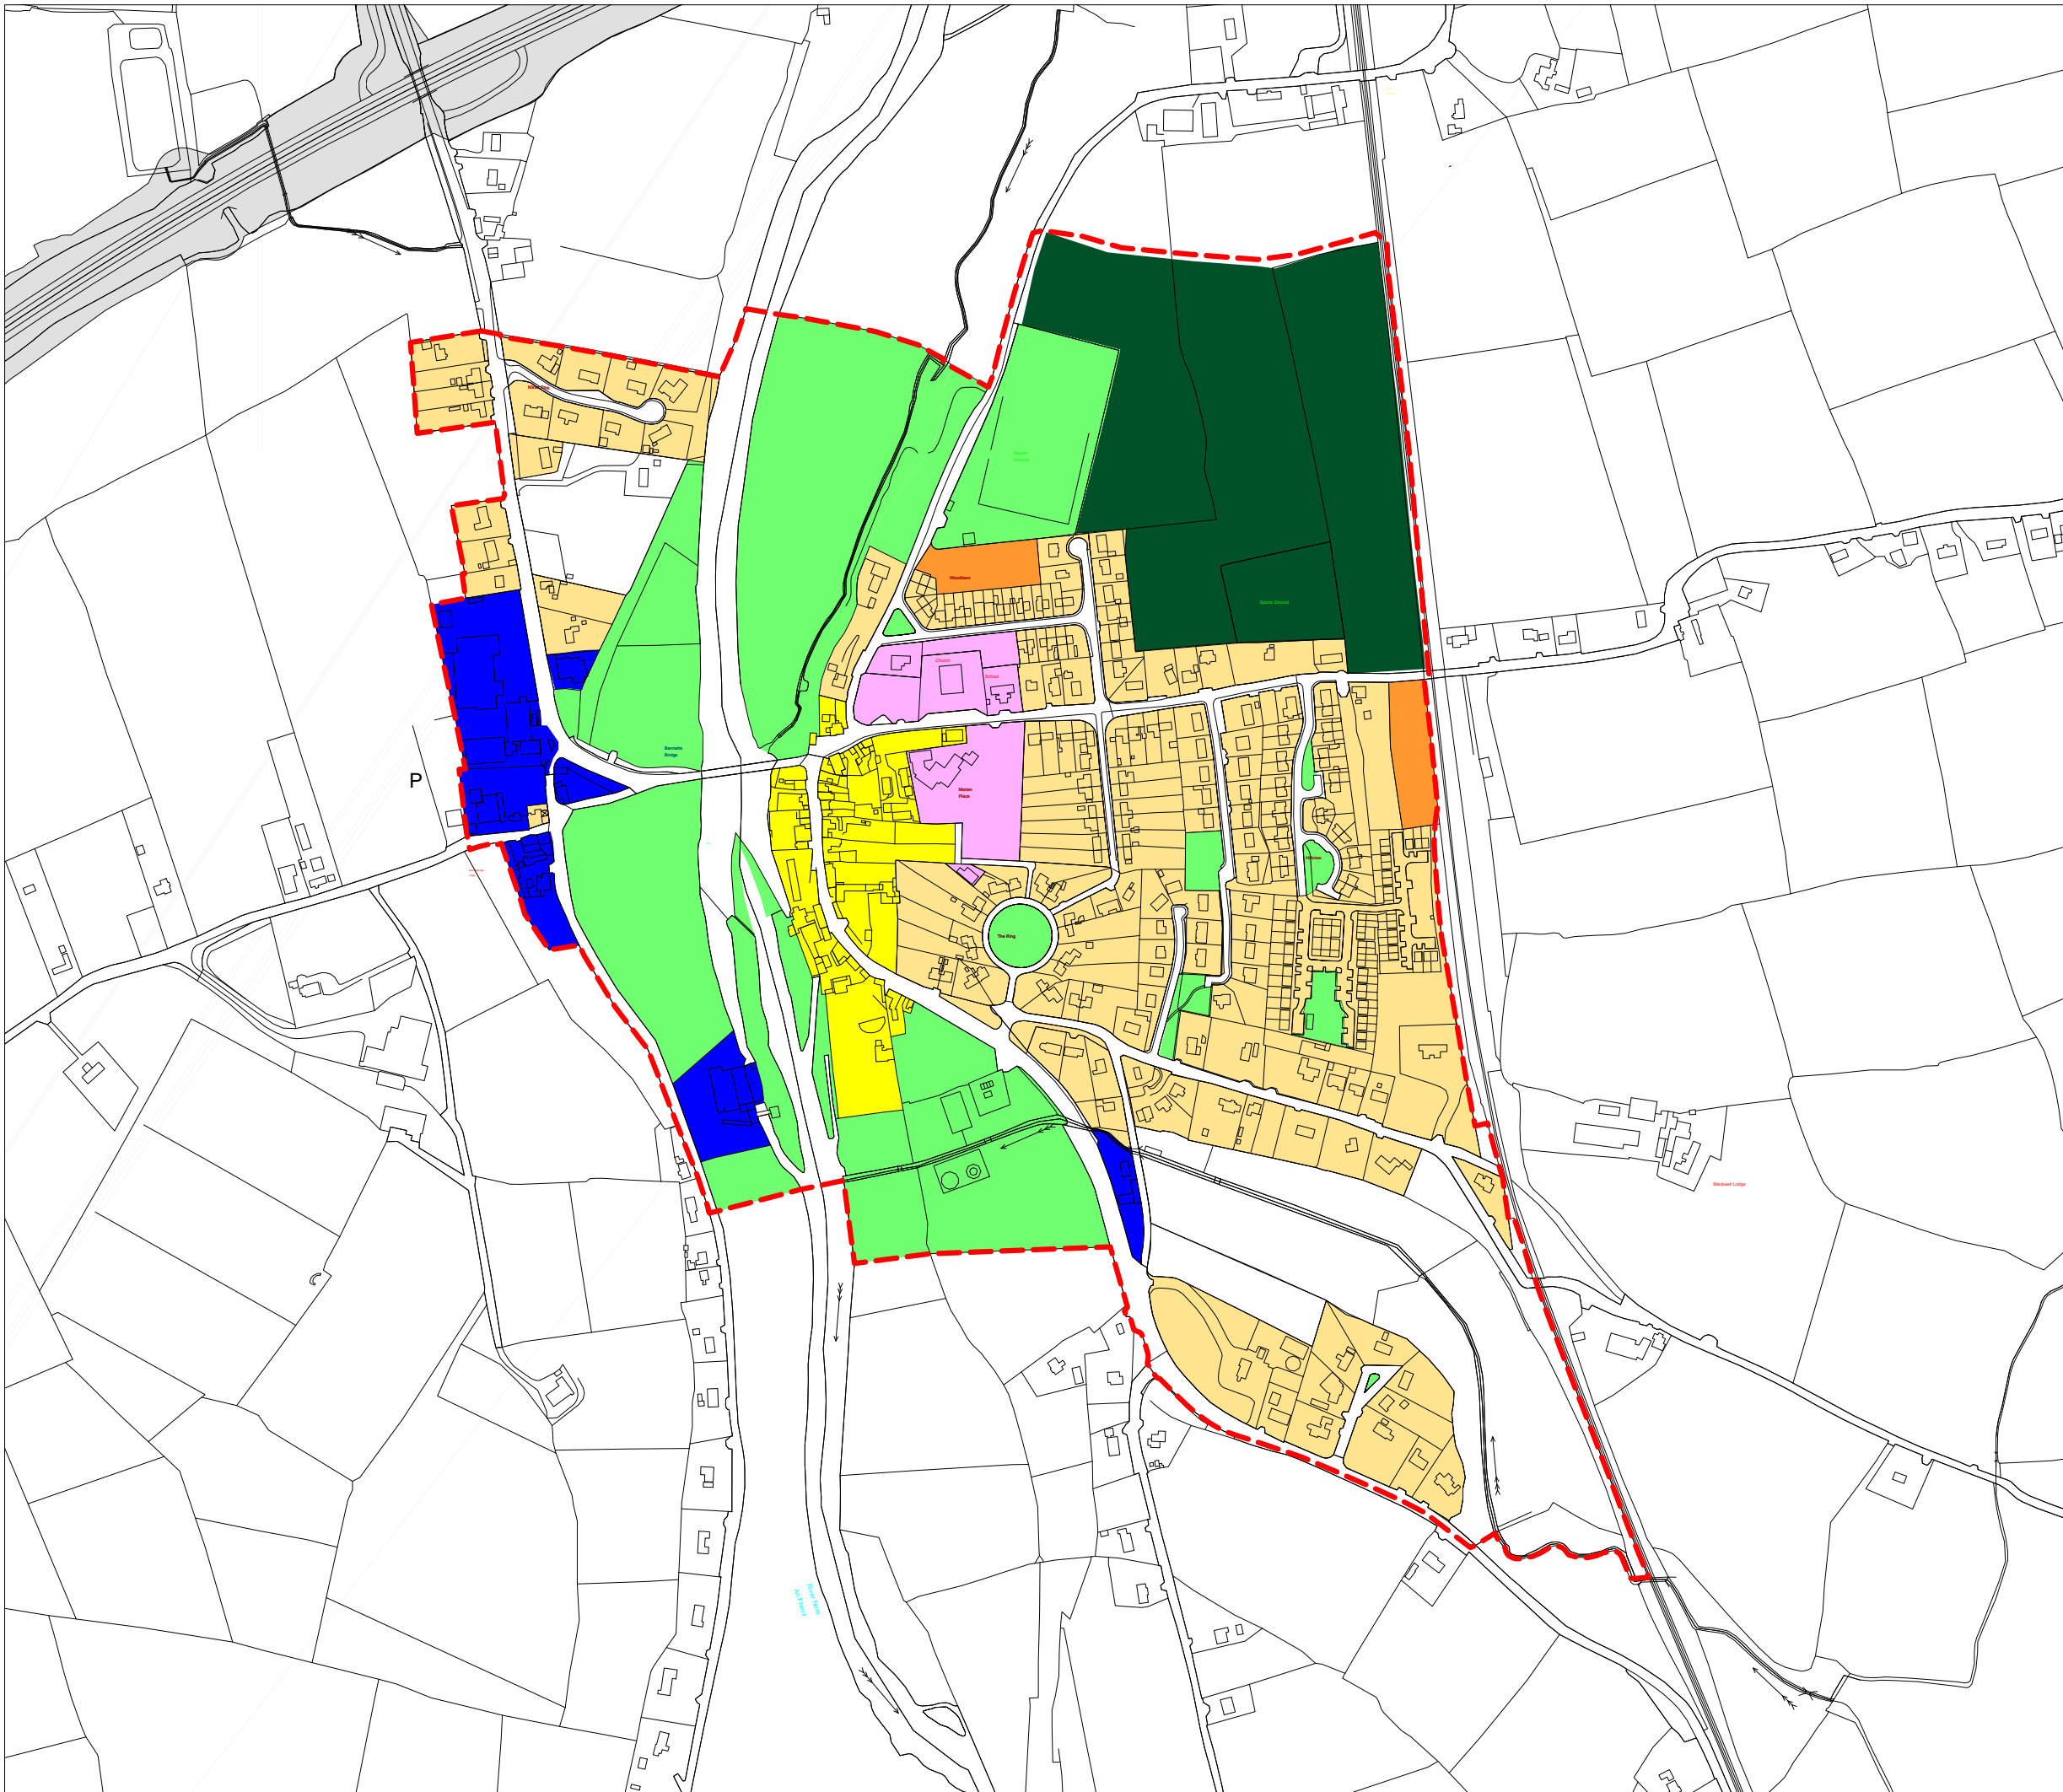

Variation No. 2 to Kilkenny County
Development Plan 2008-2014
Core Strategy
Figure 3.10 Bennettsbridge Zoning

Legend

-  Plan Boundary
-  Existing Residential
-  Residential
-  Community Facilities
-  Open Space
-  Village Centre
-  Phase 2
-  Industrial
-  Agricultural

Date: September 2011

Based on Ordnance Survey
Ireland Map, Licence No.
Kilkenny/CCMA/08/12